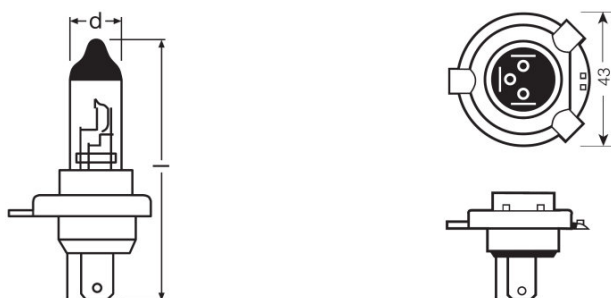

Product datasheet

Technical data

Electrical data

Power input	75 / 68 W ¹⁾
Nominal voltage	12.0 V
Nominal wattage	60/55 W
Test voltage	13.2 V

¹⁾ Maximum

Photometrical data

Luminous flux	1650/1000 lm
Luminous flux tolerance	±12 / ±15 %

Dimensions & weight

Length	82.0 mm
Diameter	17.0 mm
Product weight	25.90 g

Lifespan

Lifespan B3	250 / 400 h ¹⁾
Lifespan Tc	500 / 900 h ¹⁾

¹⁾ Filament 1 / Filament 2

Additional product data

Base (standard designation)	P43t
-----------------------------	------